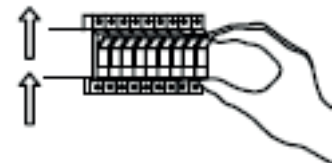

1. Switch off the fuses before installing the luminaire.

2. Cut out the mounting hole for the light.

Mounting hole: **9 - 10 cm**
for 12 cm light
Mounting hole: **19 - 20 cm**
for 23 cm light

3. Connect the power cable.

4. Insert the luminaire into the prepared hole in the ceiling. The spring-loaded handles will automatically extend and secure the luminaire in the ceiling structure.

5. Switch on the fuses

L - Phase (live wire) - black, brown or grey
 N - Zero wire - blue
 E or PE - Protective wire (earth) - yellow-green