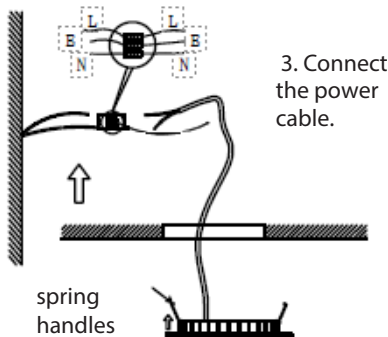

INSTALLATION MANUAL

Electrical installation work may only be carried out by qualified personnel in accordance with ČSN. Once you have ensured that the electricity is safely switched off, you can proceed with the actual installation of the luminaire. When installing, please follow the enclosed original instructions from the manufacturer.

1. Switch off the fuses before installing the luminaire.

2. Cut out the mounting hole for the light.

Mounting hole: **9 - 10 cm**
for 12 cm light
Mounting hole: **19 - 20 cm**
for 23 cm light

3. Connect the power cable.