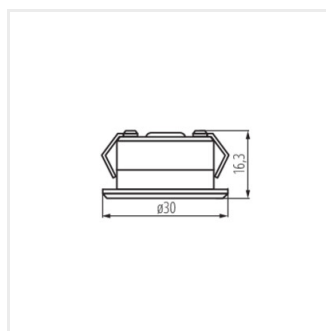

IMBER LED

Akcentové LED svítidlo

IMBER LED