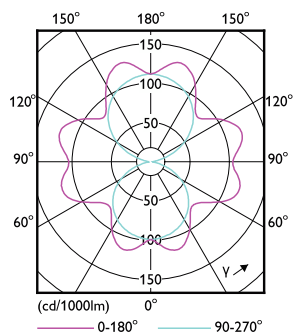

LEDTForce Core road 17W Tshape E27-LDD