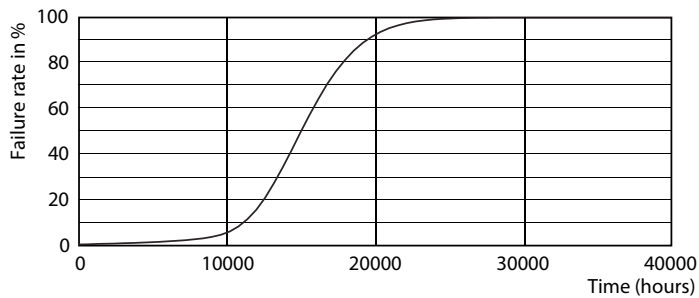

Životnost

Life Expectancy Diagram