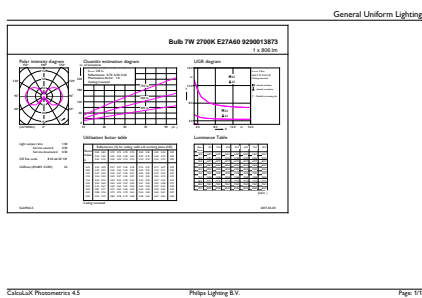

Product	D	C
CorePro LEDBulbND 7-60W E27 WW A60 CL G	60 mm	104 mm

CorePro LEDBulbND 7-60W E27 WW A60 CL G

Fotometrické údaje

General uniform lighting

Spectral Power Distribution Colour

LED zdroje CorePro Glass